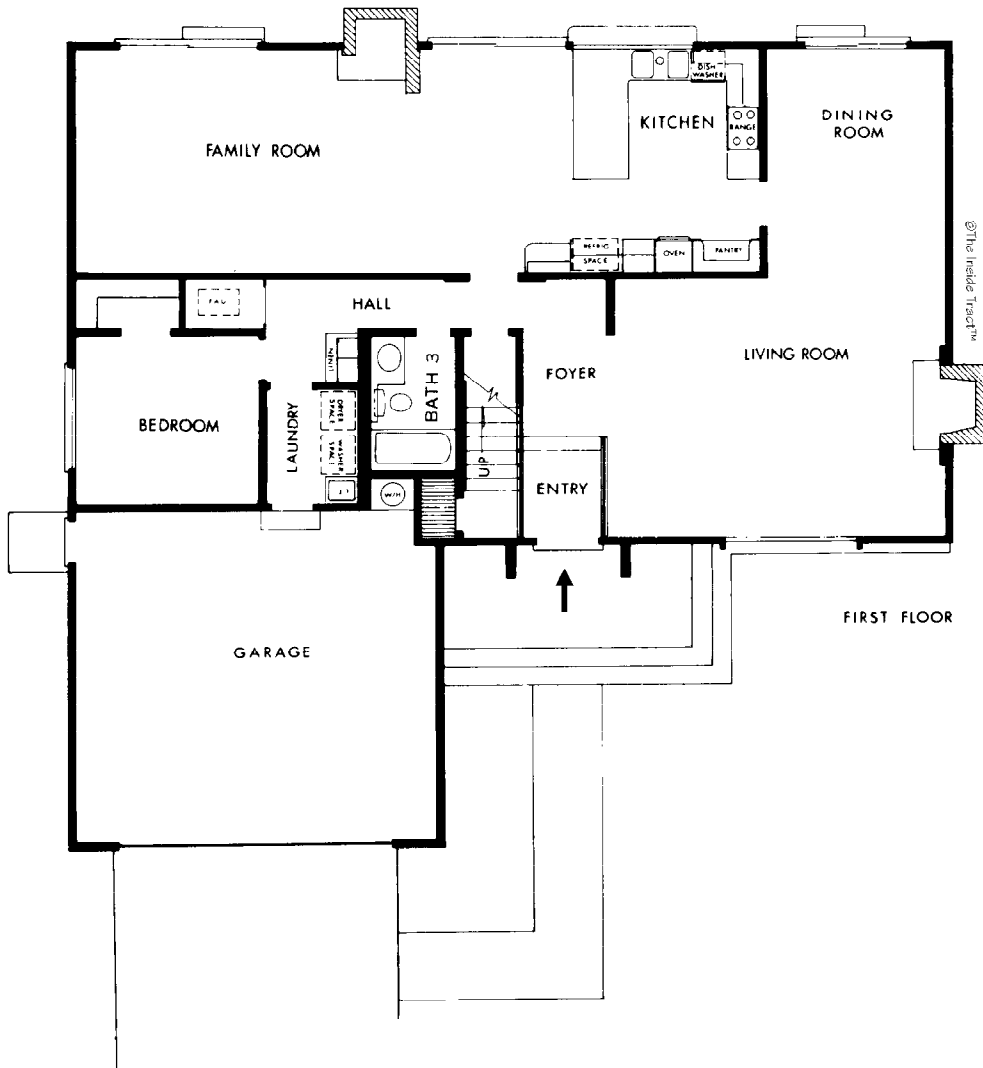

TRACT: (AH) Aegean Hills Central MODEL: F Classic (plan D) - 2570 Sq.Ft. Sq.Ft. (Approx)

Copyright ©The Inside Tract™ - All rights reserved.

FIRST FLOOR

SECOND FLOOR