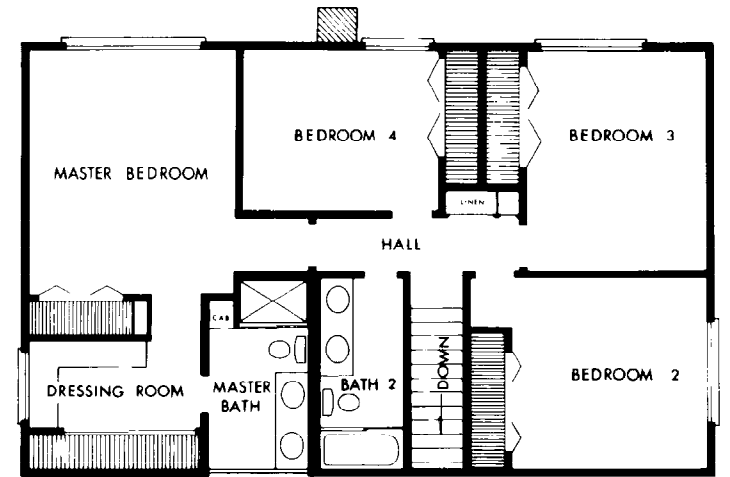

TRACT: (AH) Aegean Hills Central MODEL: F Classic (plan D) - 2570 Sq.Ft. Sq.Ft. (Approx)

Copyright ©The Inside Tract™ - All rights reserved.

FIRST FLOOR

SECOND FLOOR