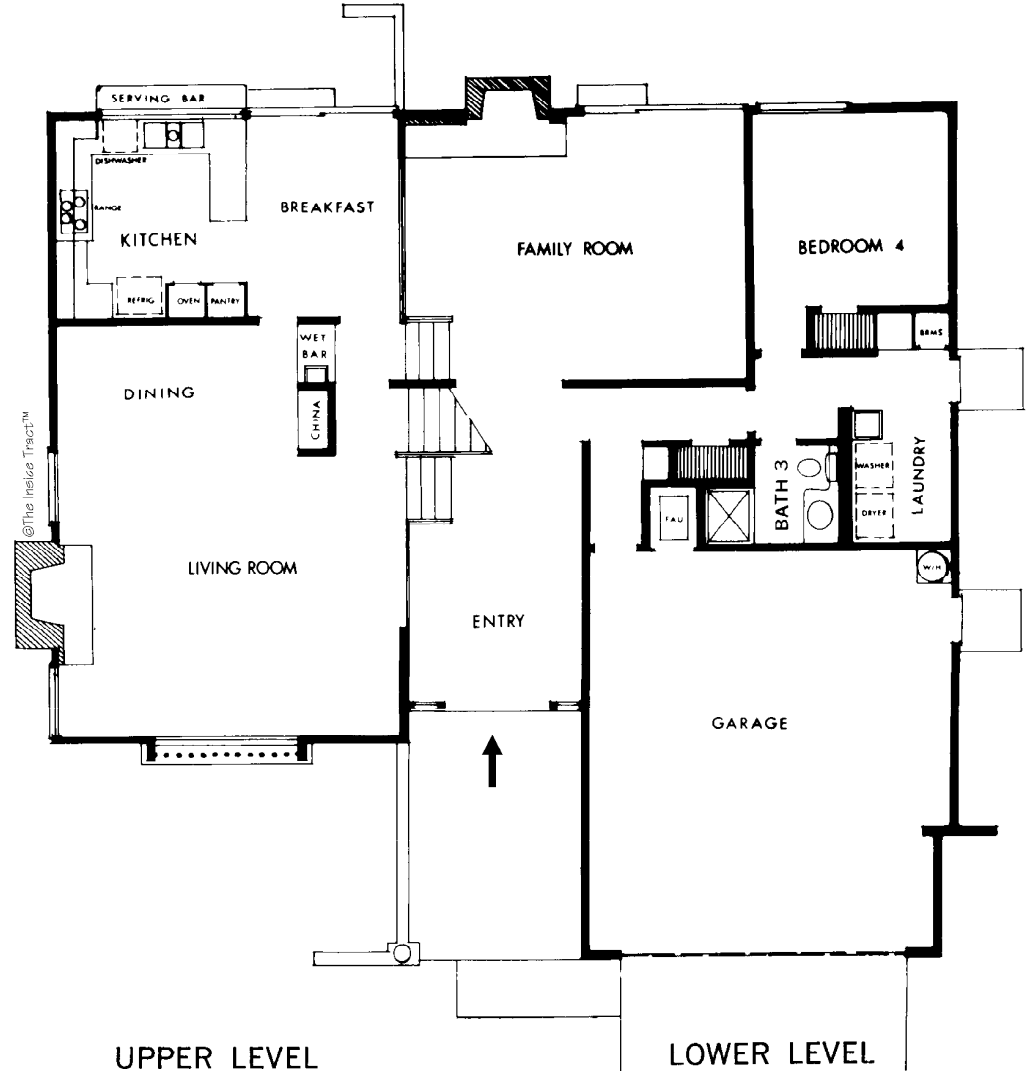

**TRACT: (AH) Aegean Hills Central MODEL: H Apollo (plan E6) - 2834 Sq.Ft. Sq.Ft. (Approx)**

Copyright ©The Inside Tract™ - All rights reserved.

SECOND FLOOR

UPPER LEVEL

LOWER LEVEL