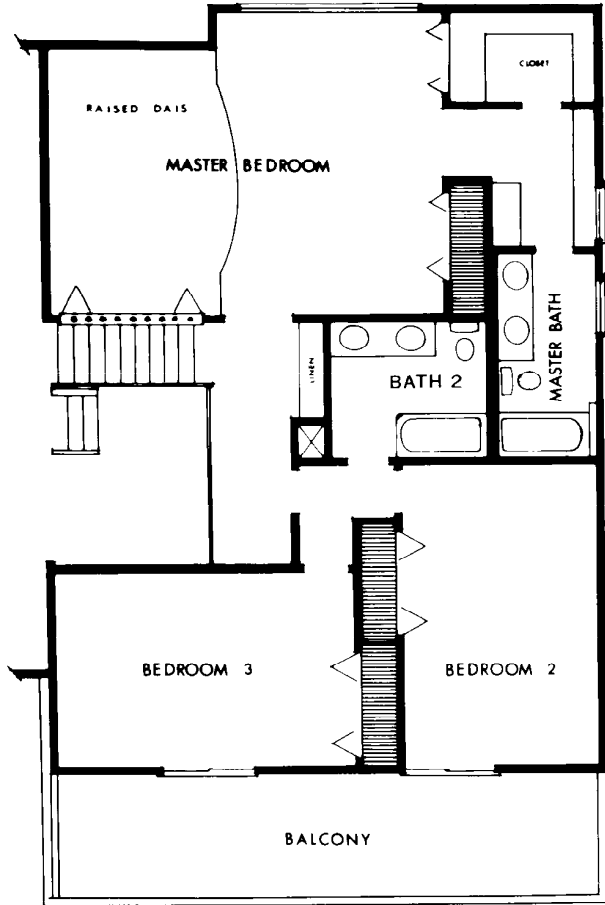

**TRACT: (AH) Aegean Hills Central MODEL: H Apollo (plan E6) - 2834 Sq.Ft. Sq.Ft. (Approx)**

Copyright ©The Inside Tract™ - All rights reserved.

SECOND FLOOR

UPPER LEVEL

LOWER LEVEL